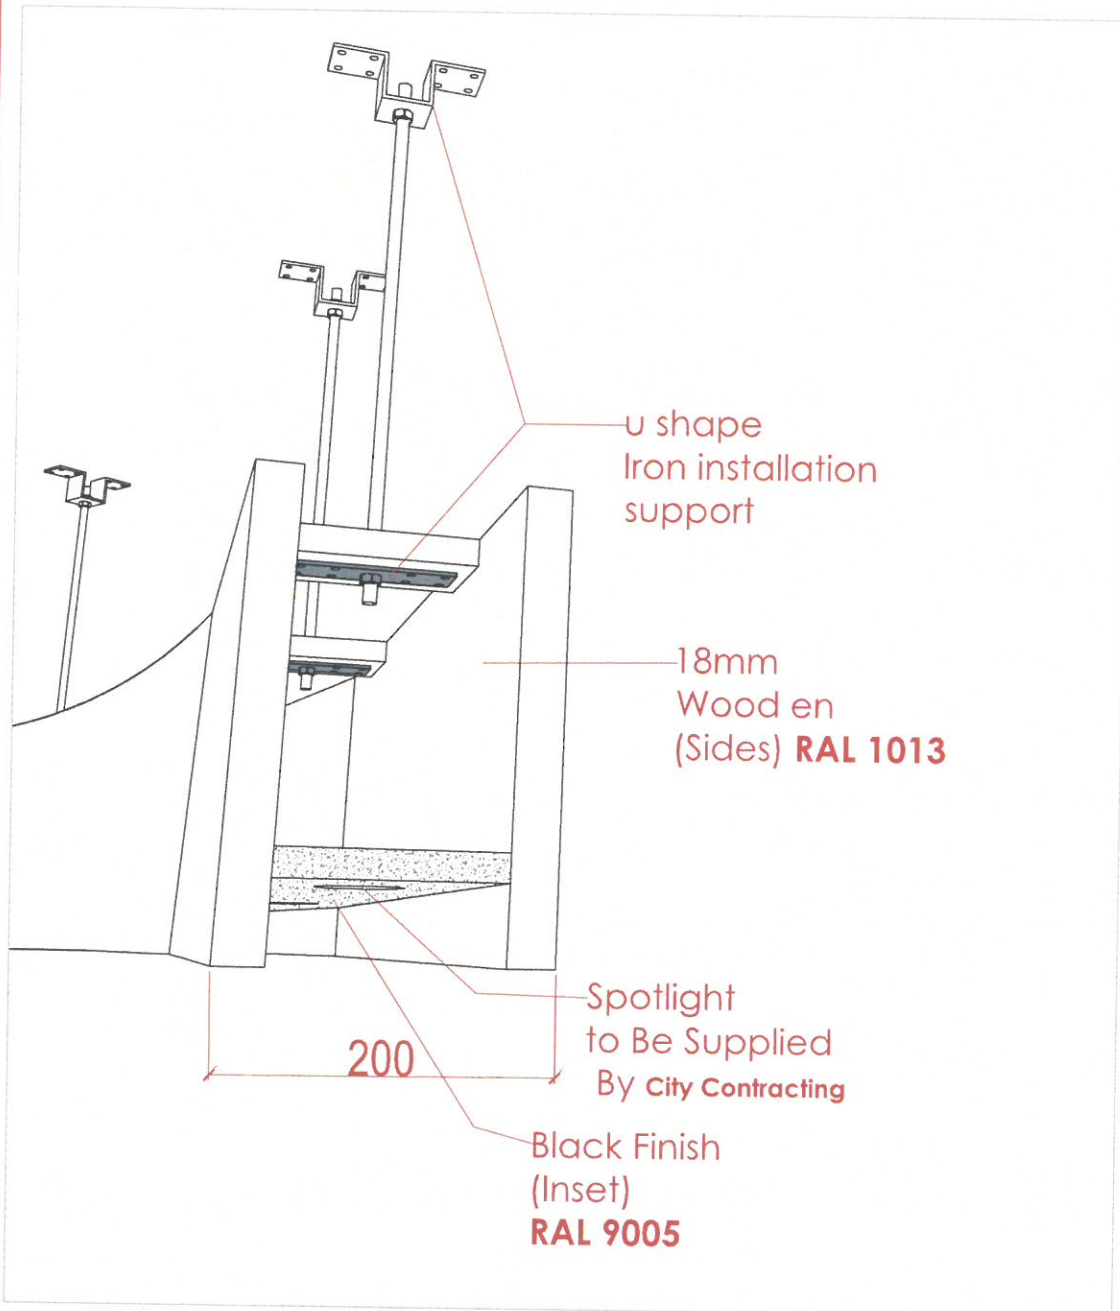

FINISHES

Colour:
Timber Buffer
+ Horizon Colour:
(Sides) RAL 1013
+Timber painted (Inset) RAL 9005

TO SUBMIT PAINTED SAMPLE
FROM ARCHITECT APPROVAL

LIGHTING

(12- NOS.)
SPOTLIGHT

3SF2-L2

LIGHTING DESIGN TO MEP
SPECIFICATIONS + PLAN