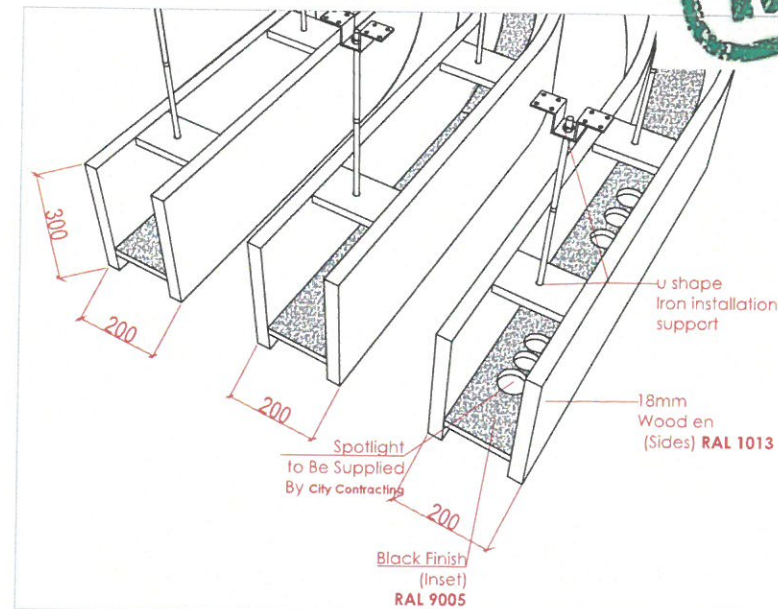

TO SUBMIT PAINTED SAMPLE
 FROM ARCHITECT APPROVAL

LIGHTING

(12- NOS.)
 SPOTLIGHT

3SF2-L2

LIGHTING DESIGN TO MEP
 SPECIFICATIONS + PLAN

www.wood-styles.com

Copyright of designs shown herein is retained by this office.
 Authority is required for any reproduction.
 © Copyright Wood-styles Ltd.