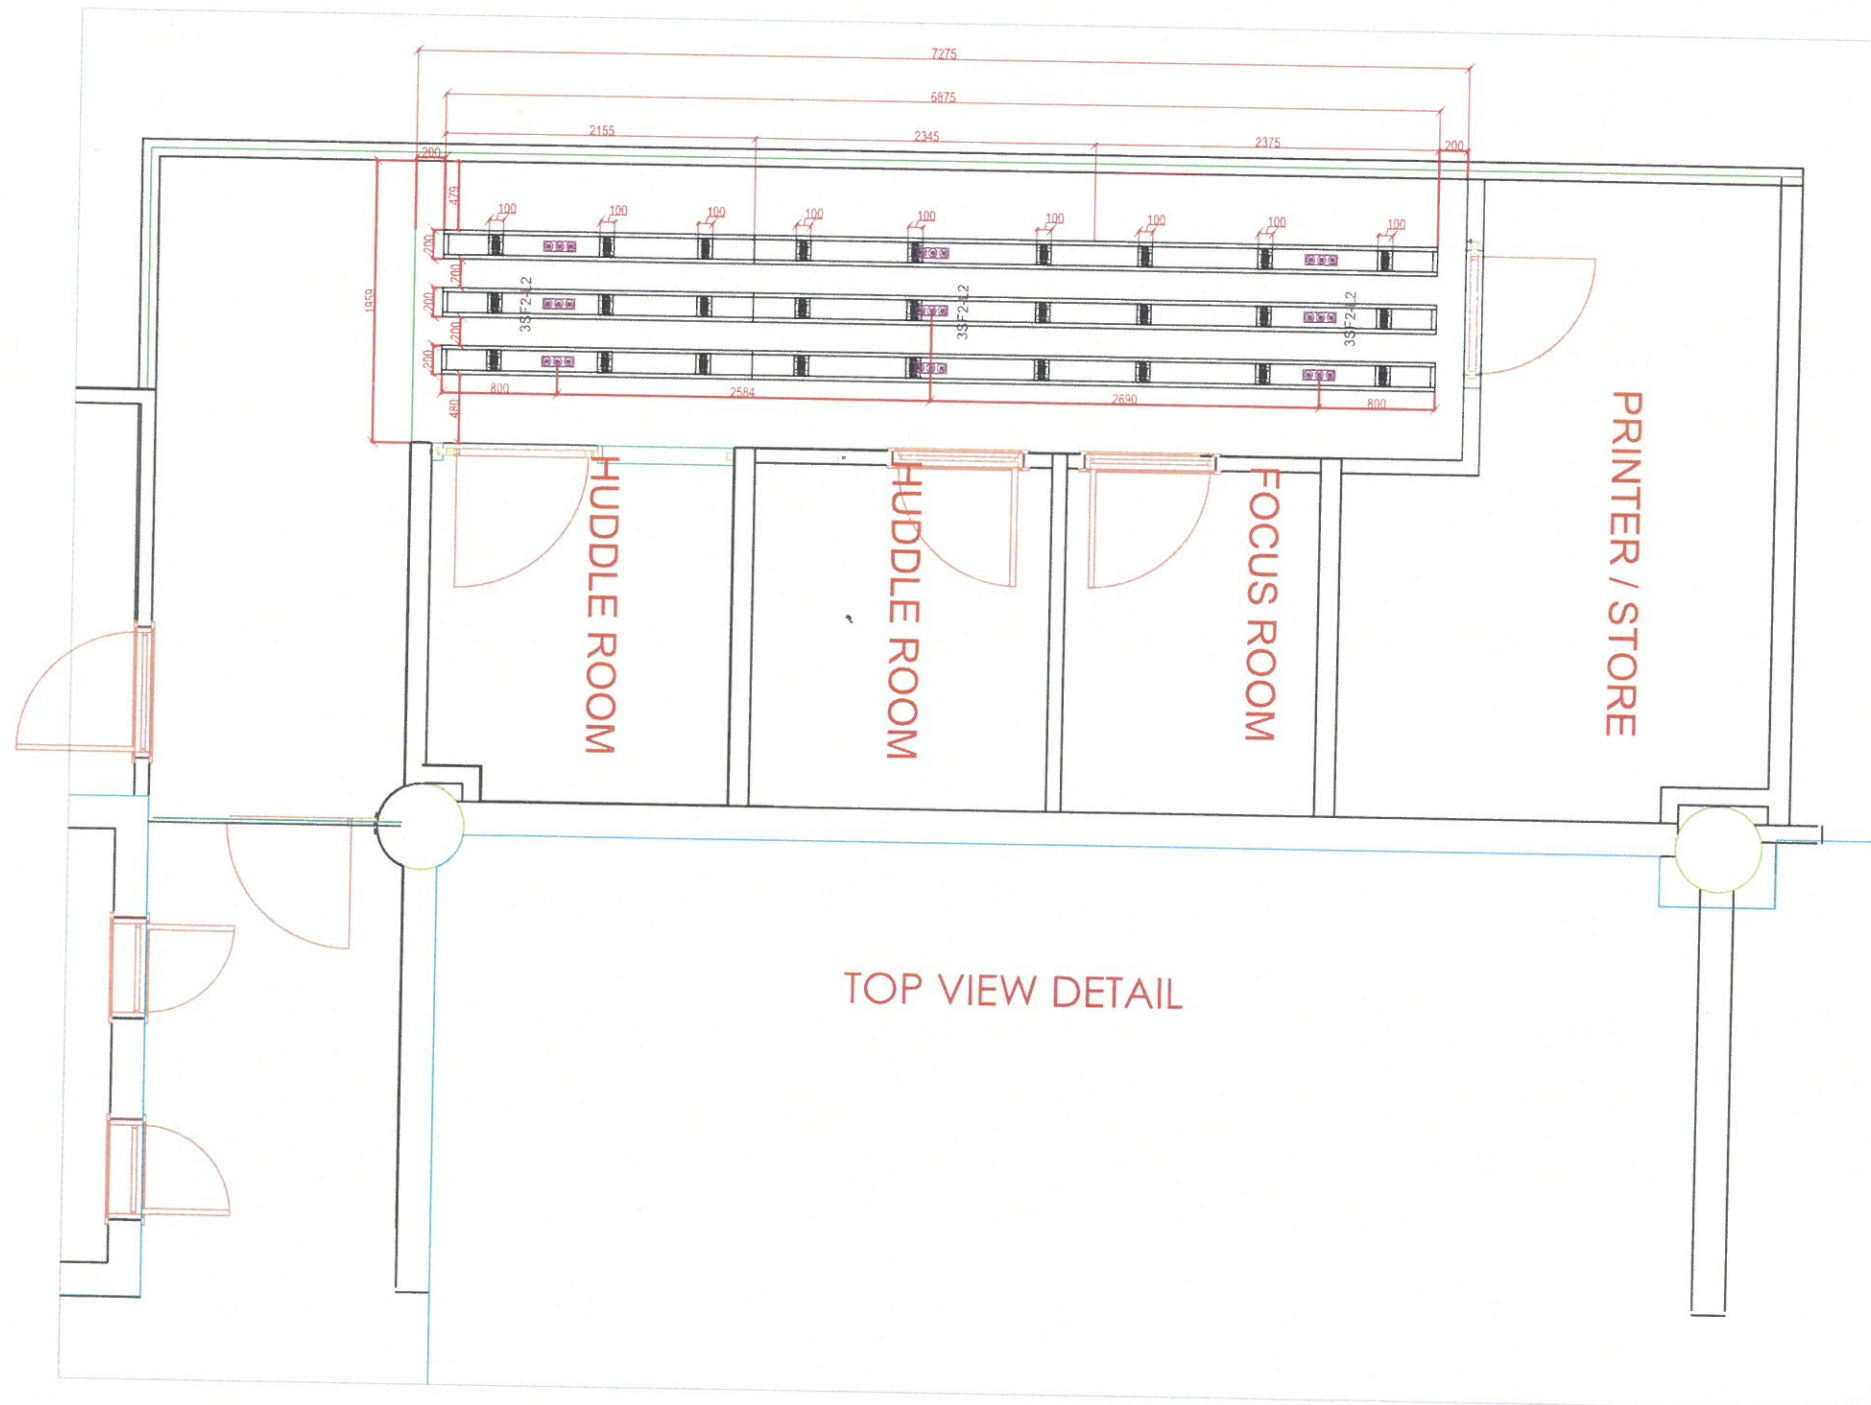

LIGHTING

(12- NOS.)
SPOTLIGHT

LIGHTING DESIGN TO MEP SPECIFICATIONS + PLAN

TOP VIEW DETAIL

60
18
78

www.wood-styles.com

Copyright of designs shown herein is retained by this office. Authority is required for any reproduction. © Copyright Wood-styles Ltd.

Nigeria, Lagos +234 80 9037 9888
Email: info@wood-styles.com

Project
Citi contracting
TetraPak Project

Owner

Date	Description
DSD-V1-ID-2/10/2024	- REV1
DSD-V1-ID-9/11/2024	- REV2
DSD-V1-ID-5/12/2024	- REV3
DSD-V1-ID-7/1/2025	- REV4
DSD-V1-ID-16/1/2025	- REV5