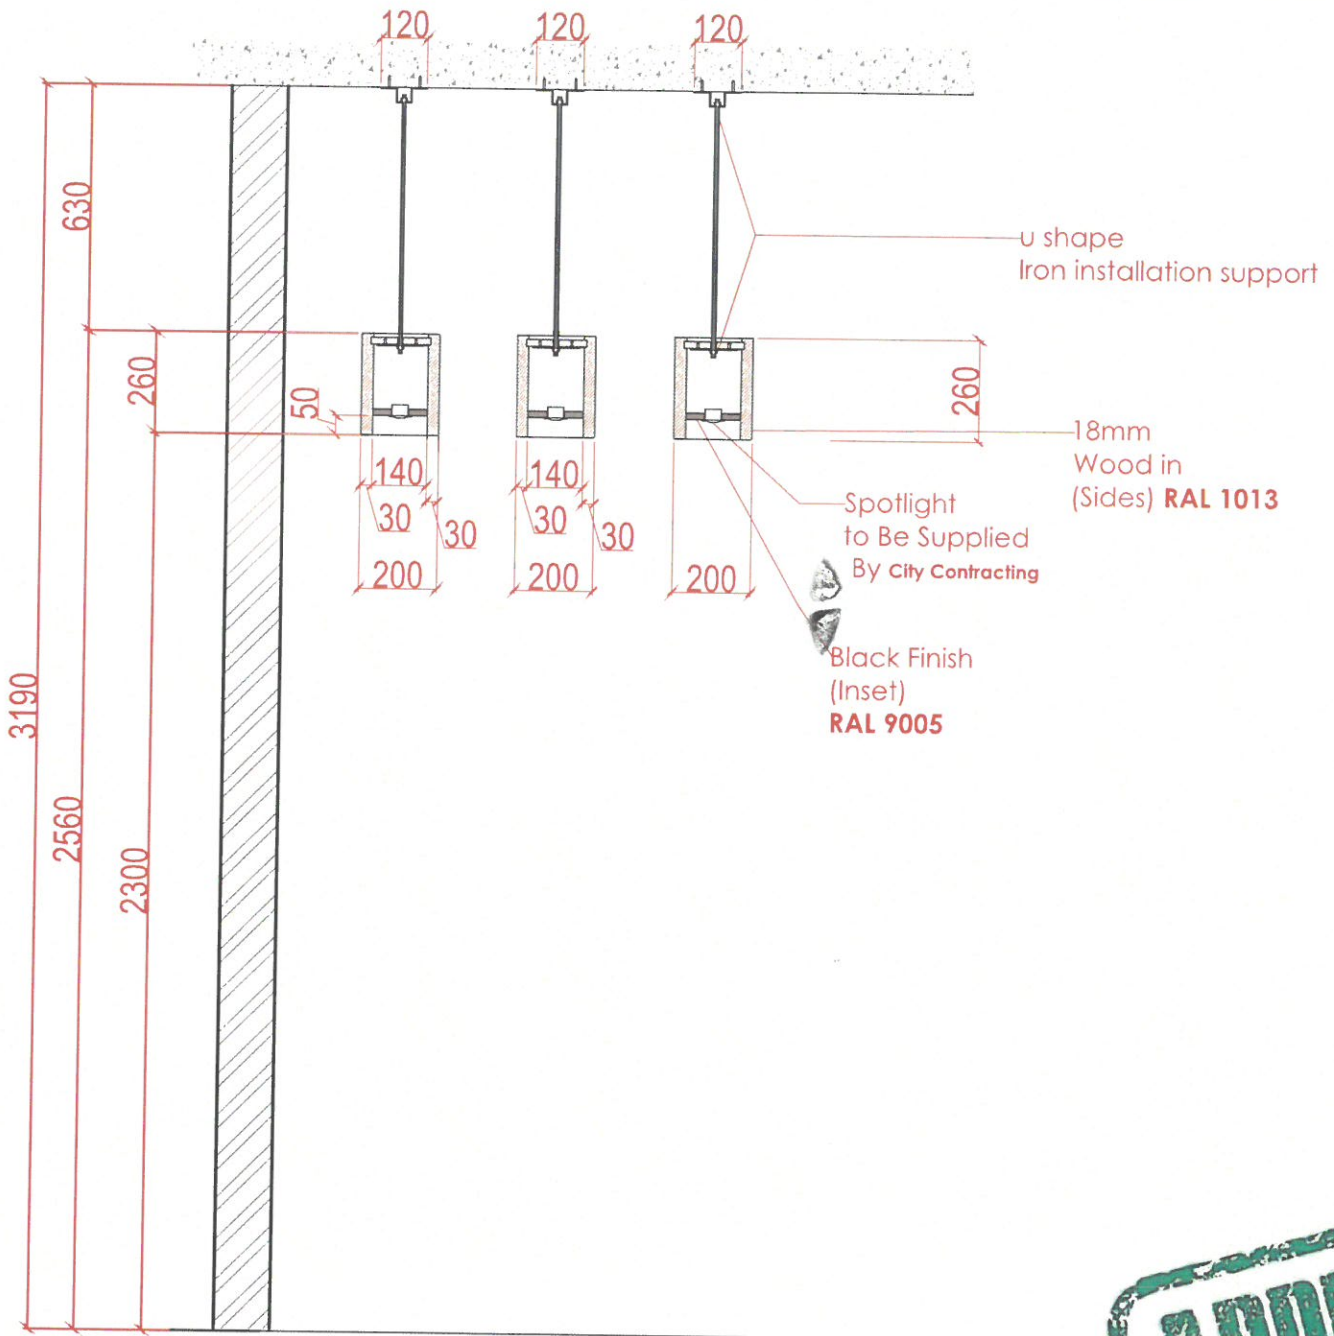

www.wood-styles.com

Copyright of designs shown herein is retained by this office.
Authority is required for any reproduction.
© Copyright Wood-styles Ltd.

Nigeria, Lagos +234 80 9037 9888
Email: info@wood-styles.com

Project
Citi contracting
TetraPak Project

Owner

Date	Description
DSD-V1-ID-2/10/2024	- REV1
DSD-V1-ID-9/11/2024	- REV2
DSD-V1-ID-5/12/2024	- REV3
DSD-V1-ID-7/1/2025	- REV4
DSD-V1-ID-16/1/2025	- REV5

FOR APPROVAL

Project No. : ---
Scale : N/A
Drawn by : OBJ
Checked : OBJ
Cad File : CAD_FILE

Sheet title
Ceiling Panels CL07
Bespoke Ceiling box aprox 30cmx20cm
in Wood to receive light *Spot light
Sectional Details

Dwg No. : WS-DS-SD-TP-005
No. : SHEET 3