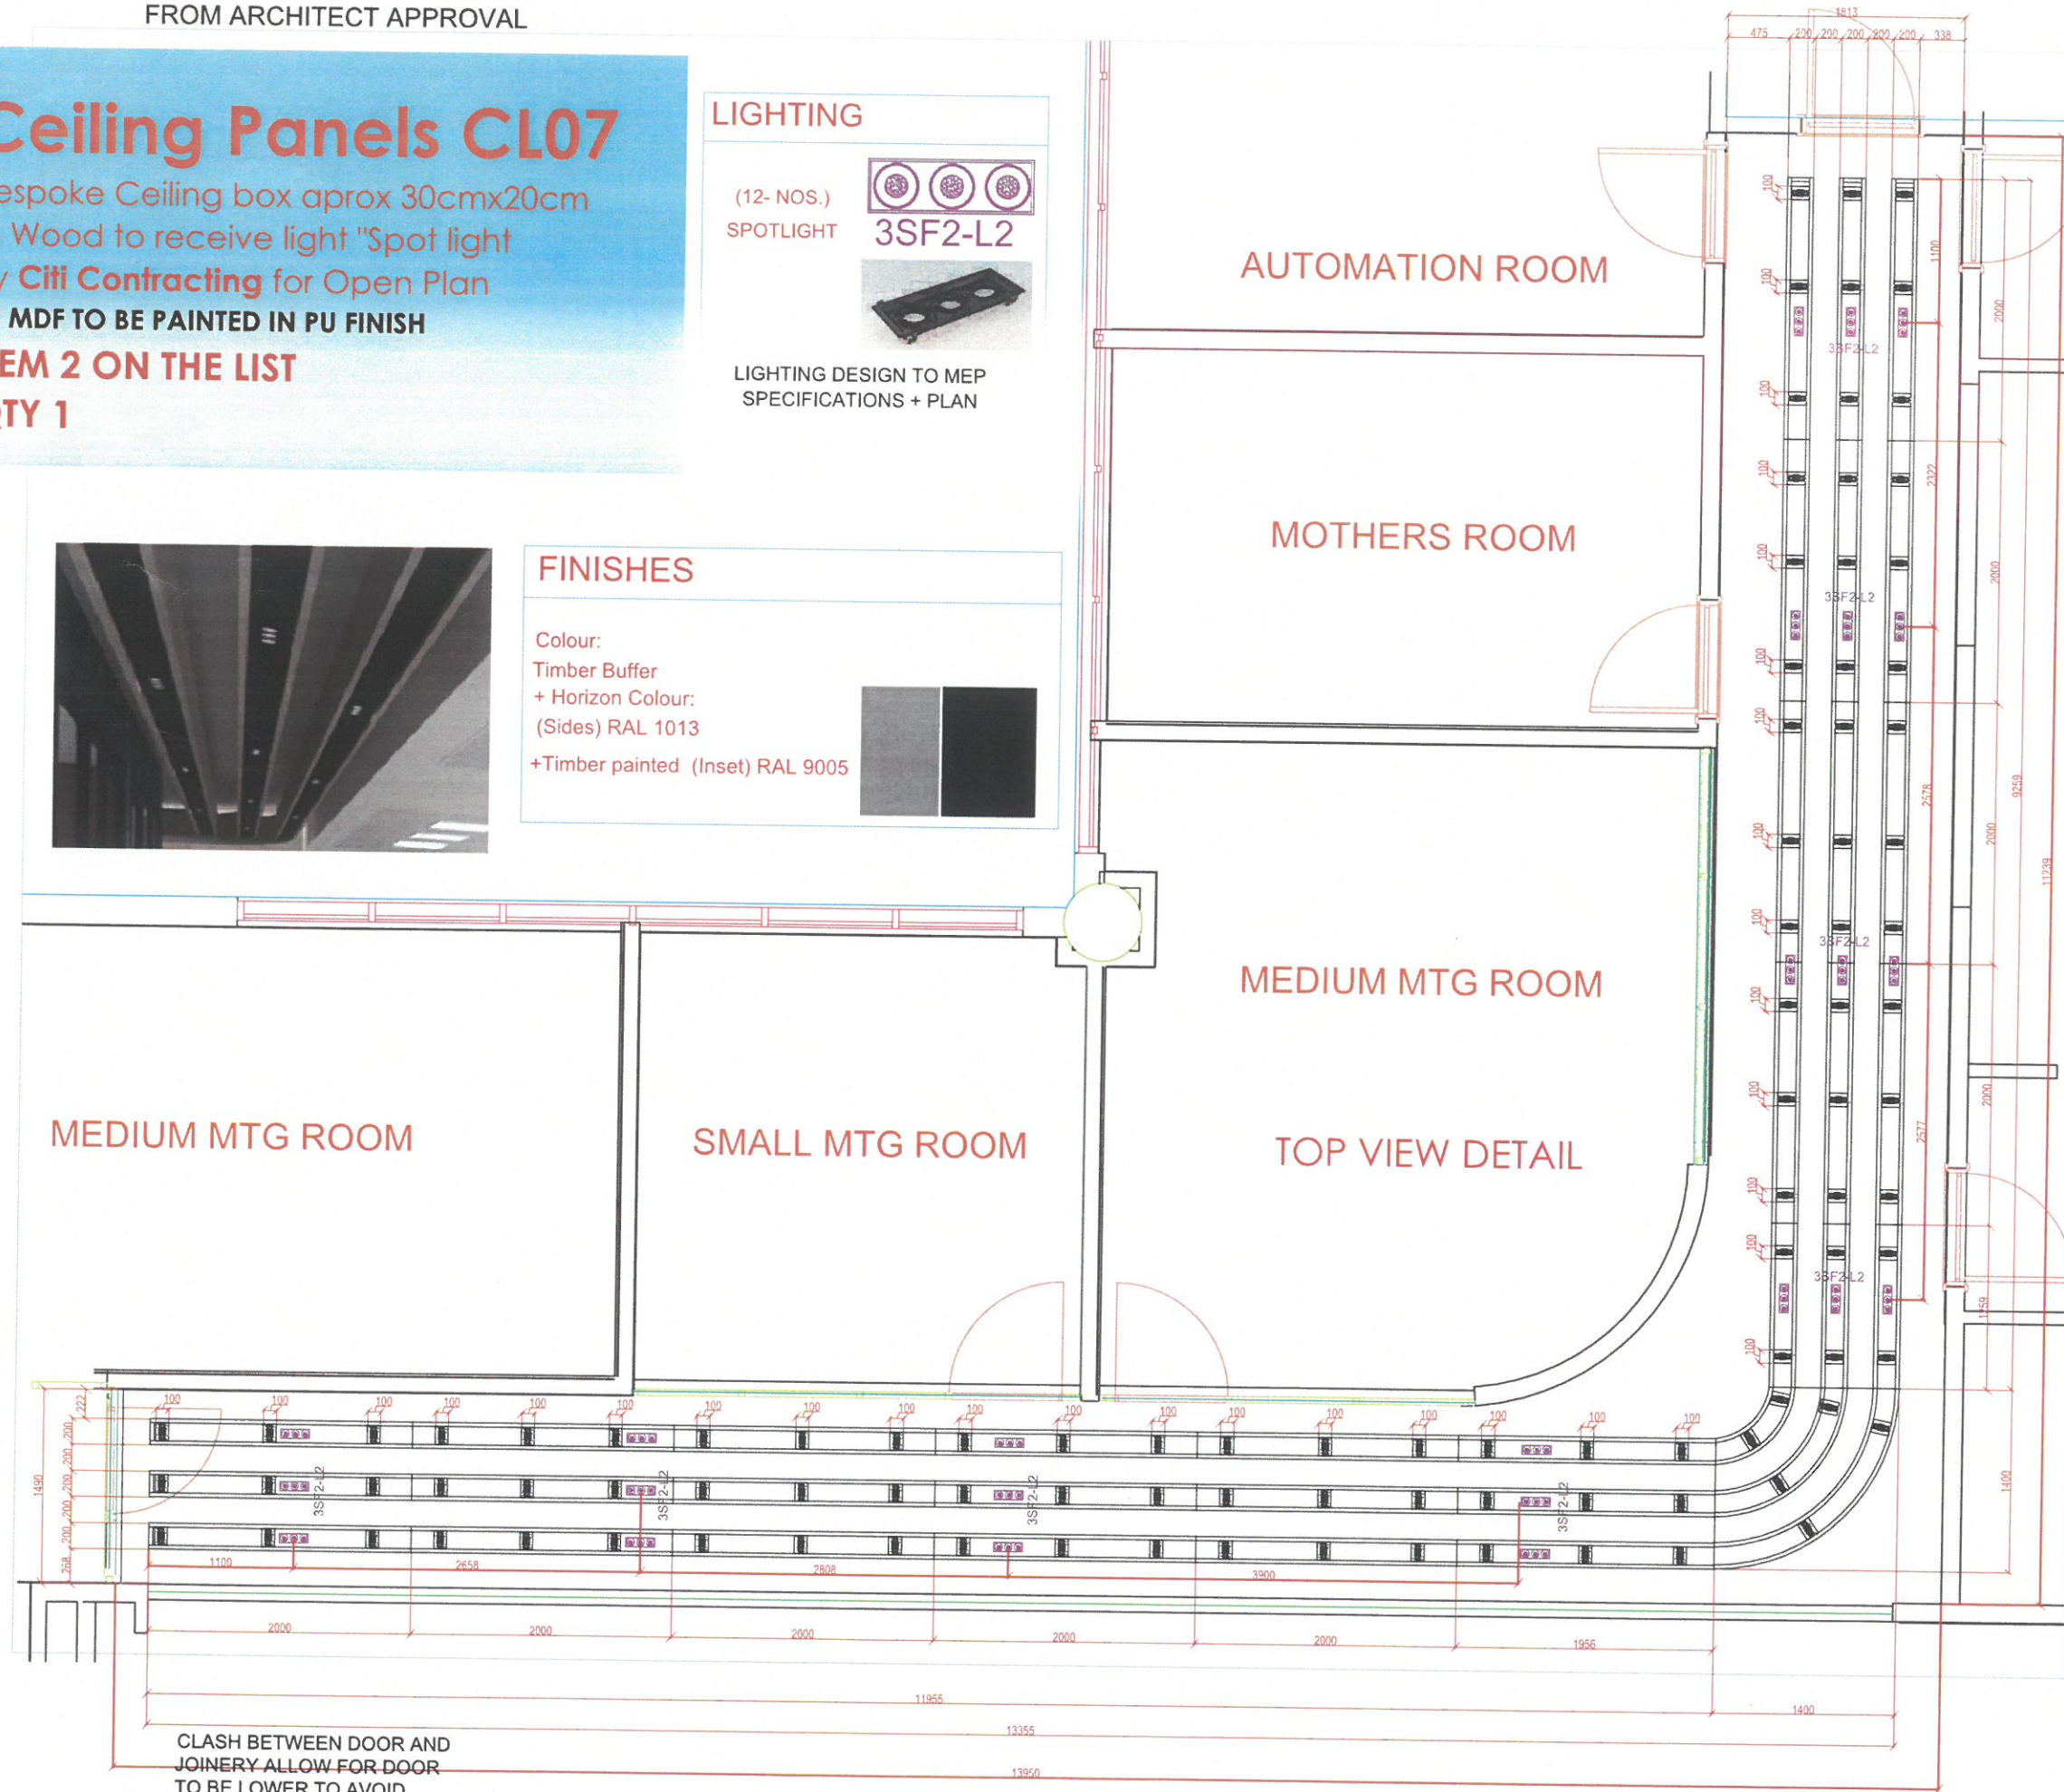

ITEM 2 ON THE LIST
QTY 1

LIGHTING

(12- NOS.)
SPOTLIGHT

LIGHTING DESIGN TO MEP
SPECIFICATIONS + PLAN

FINISHES

Colour:
Timber Buffer
+ Horizon Colour:
(Sides) RAL 1013
+Timber painted (Inset) RAL 9005

www.wood-styles.com